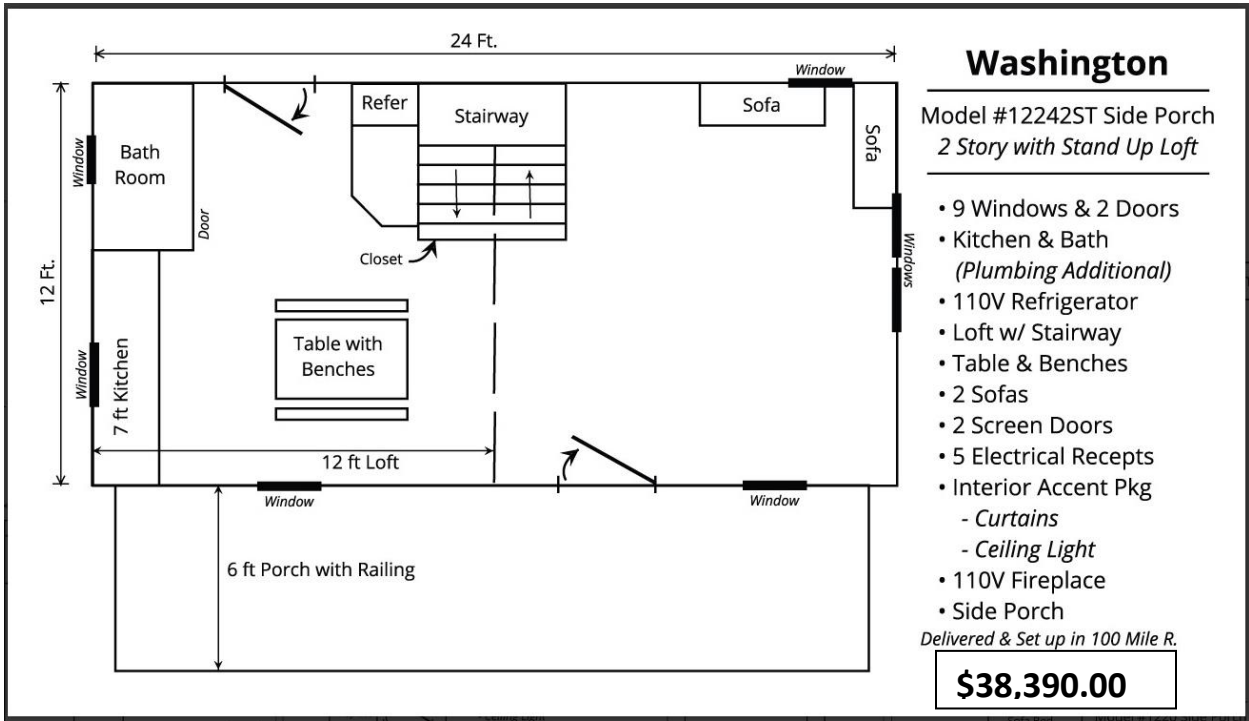

6ft Open Porch with Swing & Railing

12 Ft.

Jefferson

Model #1220 Side Porch

Loaded, Comfy Interior

- 7 Windows
- 5 Electrical Recepts
- 6' Kitchen
- 110V Fireplace
- Bunk Beds
- Sofa Bed
- Refrigerator
- Interior Accent Pkg & Coat Hooks
- Ceiling Light
- Loft & Ladder
- Table & Benches
- Side Porch

Ladder

Decorative Center Beams

Bath Room

Refer

Fireplace

Window

Window

Window

4 ft Porch

12 Ft.

Awning Roof

Lincoln

Model #1226 End Porch

Loaded, Comfy Interior

- 8 Windows & 2 Doors
- Kitchen & Bath *(Plumbing Additional)*
- 110V Refrigerator
- Loft & Ladder
- Table & Benches
- 2 Sofas
- 2 Screen Doors
- 5 Electrical Recepts
- Interior Accent Pkg
 - Curtains
 - Ceiling Light
- 110V Fireplace
- End Porch

Delivered & Set up in 100 Mile R.

\$24,300.00

QTY	Model #	Name	Size		Retail
	1014SP	Clark	10x14		\$15,066.00
	1020EP	Lewis	10x20		\$16,150.00
	1220SP	Jefferson	12x20		\$23,290.00
	1226EP	Lincoln	12x26		\$24,300.00
	12242STORY	Washington	12x24		\$38,389.00